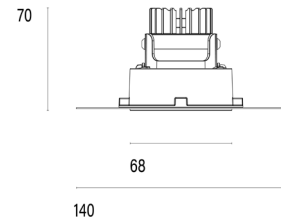

### Model

<b>Name</b>	Mono 060 Trimless Type 1 Recessed Downlighter
<b>Finish</b>	Structured White
<b>Area</b>	Indoor

### System

<b>Power (Luminaire)</b>	6.8W
<b>Power (System)</b>	8W
<b>Voltage</b>	240V-AC
<b>Optics</b>	Rotationally Symmetrical Direct 40°
<b>Colour Temperature</b>	2700°K
<b>Luminous Flux</b>	626lm
<b>TM30</b>	Rf95 Rg103
<b>CRI</b>	Ra98
<b>Lumen Maintenance</b>	L90 B10 50000hrs
<b>Chromacity</b>	<3 McAdam Step Ellipse
<b>Articulation</b>	Fixed
<b>Cut-Out</b>	Round 85mm x 100mm Depth
<b>Ingress Protection</b>	IP44
<b>Control Device</b>	Remote DALI (Included)
<b>Class</b>	III